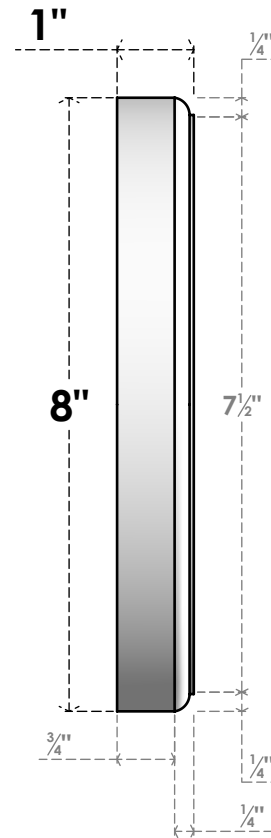

# ROSP080X080X100GRY04

8"W X 8"H X 1"P STANDARD GRAYSON BULLSEYE ROSETTE WITH ROUNDED EDGE, ARCHITECTURAL GRADE PVC

**FRONT**

**SIDE**

EKENA MILLWORK  
2300 WEST MAIN ST.  
CLARKSVILLE, TX 75426  
TOLL FREE: 866-607-0453  
WWW.EKENAMILLWORK.COM

**NOTES**

1. INSTALLATION TO BE COMPLETED IN ACCORDANCE WITH MANUFACTURER'S SPECIFICATIONS.
2. DRAWING MAY NOT BE TO SCALE
3. THIS DRAWING IS INTENDED FOR DESIGN AND PLANNING PURPOSES ONLY.
4. ALL INFORMATION CONTAINED HEREIN WAS CURRENT AT THE TIME OF DEVELOPMENT BUT MUST BE REVIEWED AND APPROVED BY THE PRODUCT MANUFACTURER TO BE CONSIDERED ACCURATE.
5. ARCHITECTURAL GRADE PVC PRODUCTS ARE MADE FROM EXPANDED CELLULAR PVC AND COME NATURALLY WHITE BUT MAY BE PAINTED