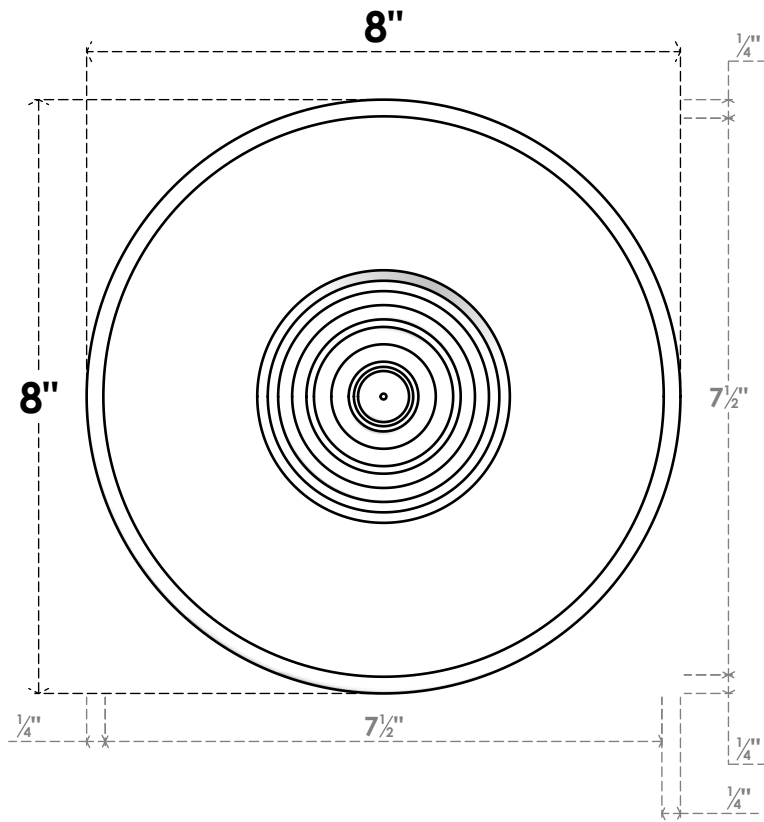

# ROSP080X080X100GRY04

8"W X 8"H X 1"P STANDARD GRAYSON BULLSEYE ROSETTE WITH ROUNDED EDGE, ARCHITECTURAL GRADE PVC

**FRONT**

**SIDE**

EKENA MILLWORK  
2300 WEST MAIN ST.  
CLARKSVILLE, TX 75426  
TOLL FREE: 866-607-0453  
WWW.EKENAMILLWORK.COM

**NOTES**

1. INSTALLATION TO BE COMPLETED IN ACCORDANCE WITH MANUFACTURER'S SPECIFICATIONS.
2. DRAWING MAY NOT BE TO SCALE
3. THIS DRAWING IS INTENDED FOR DESIGN AND PLANNING PURPOSES ONLY.
4. ALL INFORMATION CONTAINED HEREIN WAS CURRENT AT THE TIME OF DEVELOPMENT BUT MUST BE REVIEWED AND APPROVED BY THE PRODUCT MANUFACTURER TO BE CONSIDERED ACCURATE.
5. ARCHITECTURAL GRADE PVC PRODUCTS ARE MADE FROM EXPANDED CELLULAR PVC AND COME NATURALLY WHITE BUT MAY BE PAINTED